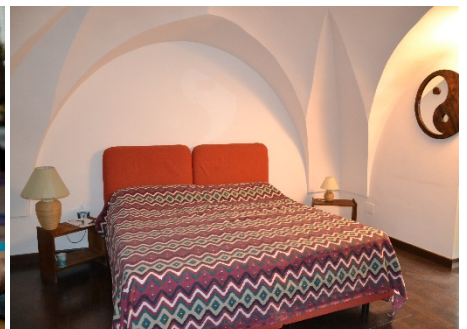

REDUCTIONS AND SUPPLEMENTS

CAMPER/TENT SPOT

€ 30 per day for the use of public bathrooms, swimming pool, wi-fi and access to all the common services and spaces

SMALL PETS

€ 50 for the final cleaning and disinfection

CHILDREN REDUCTIONS

free 0-3 years in the parents bed - € 10/day in baby cot
reduction for children between 4-15 years

PROMOS

NAME	DESCRIPTION
EARLY BIRD	Discount on the weekly rate
LONG STAY	Discount on the total stay rate for stays of at least 2 weeks
NOT REFUNDABLE	Discount on the weekly rate in case of NOT REFUNDABLE pre payment

PROMOS ARE NOT CUMULATIVE

Meals for weekly rates:

Brunch 22,5 €

Dinner 31,5 €

Breakfast 6,3 €